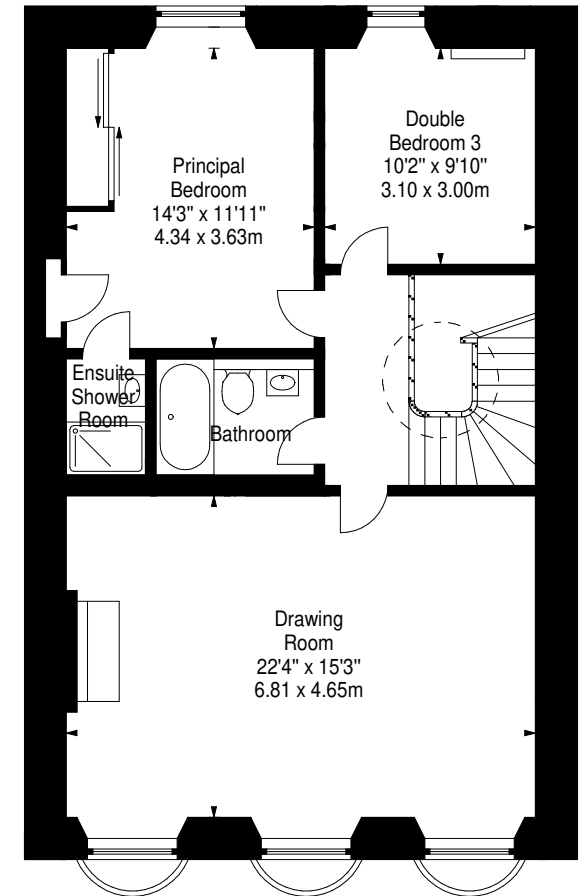

Malta Terrace,
Edinburgh, EH4 1HR

Approx. Gross Internal Area
2468 Sq Ft - 229.28 Sq M

Store
Approx. Gross Internal Area
34 Sq Ft - 3.16 Sq M

For identification only. Not to scale.
© SquareFoot 2026

Garden Level

Ground Level

First Level