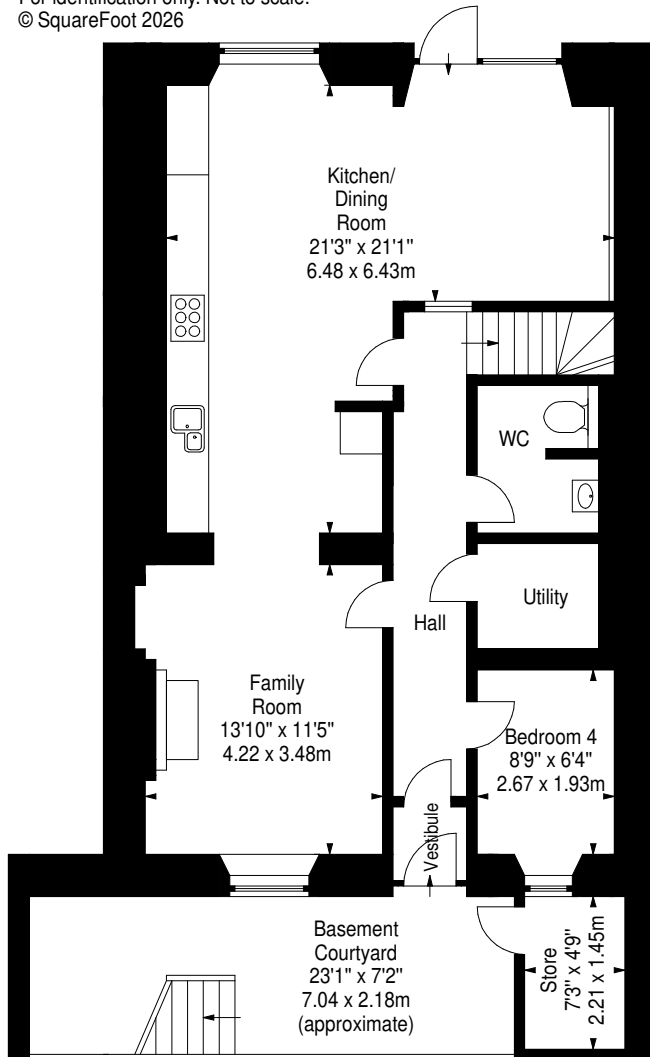

Malta Terrace,
Edinburgh, EH4 1HR

Approx. Gross Internal Area
2468 Sq Ft - 229.28 Sq M

Store
Approx. Gross Internal Area
34 Sq Ft - 3.16 Sq M

For identification only. Not to scale.
© SquareFoot 2026

Garden Level

Ground Level

First Level