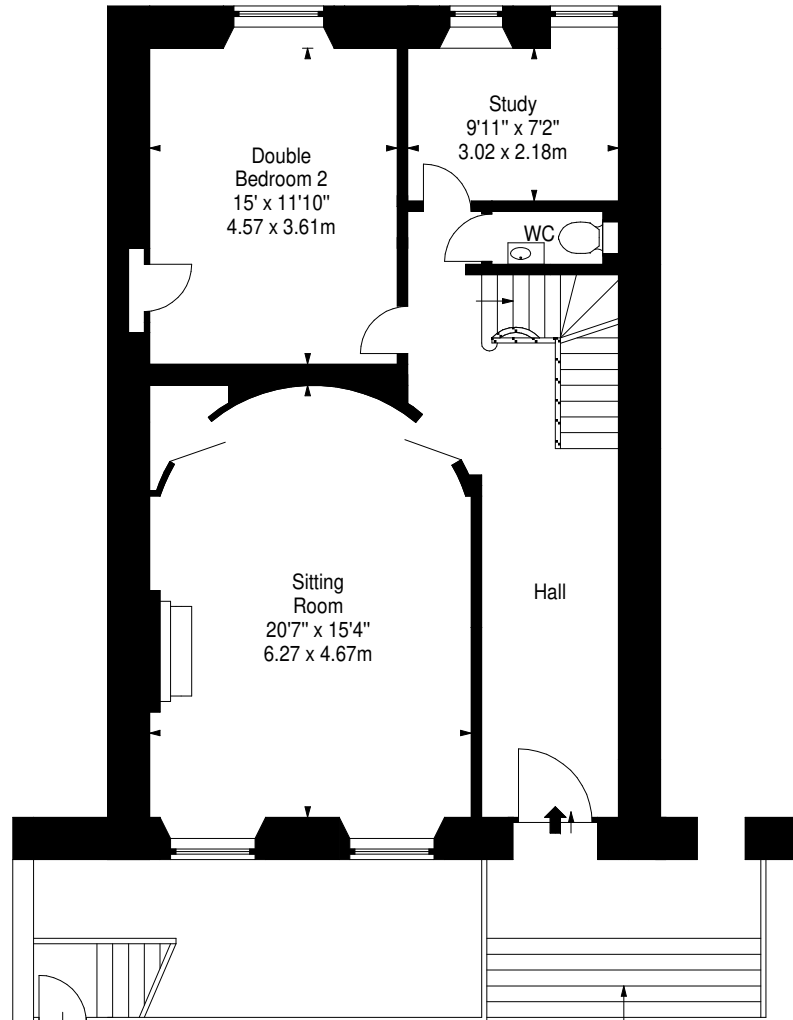

Malta Terrace,
Edinburgh, EH4 1HR

Approx. Gross Internal Area
2468 Sq Ft - 229.28 Sq M

Store
Approx. Gross Internal Area
34 Sq Ft - 3.16 Sq M

For identification only. Not to scale.
© SquareFoot 2026

Garden Level

Ground Level

First Level