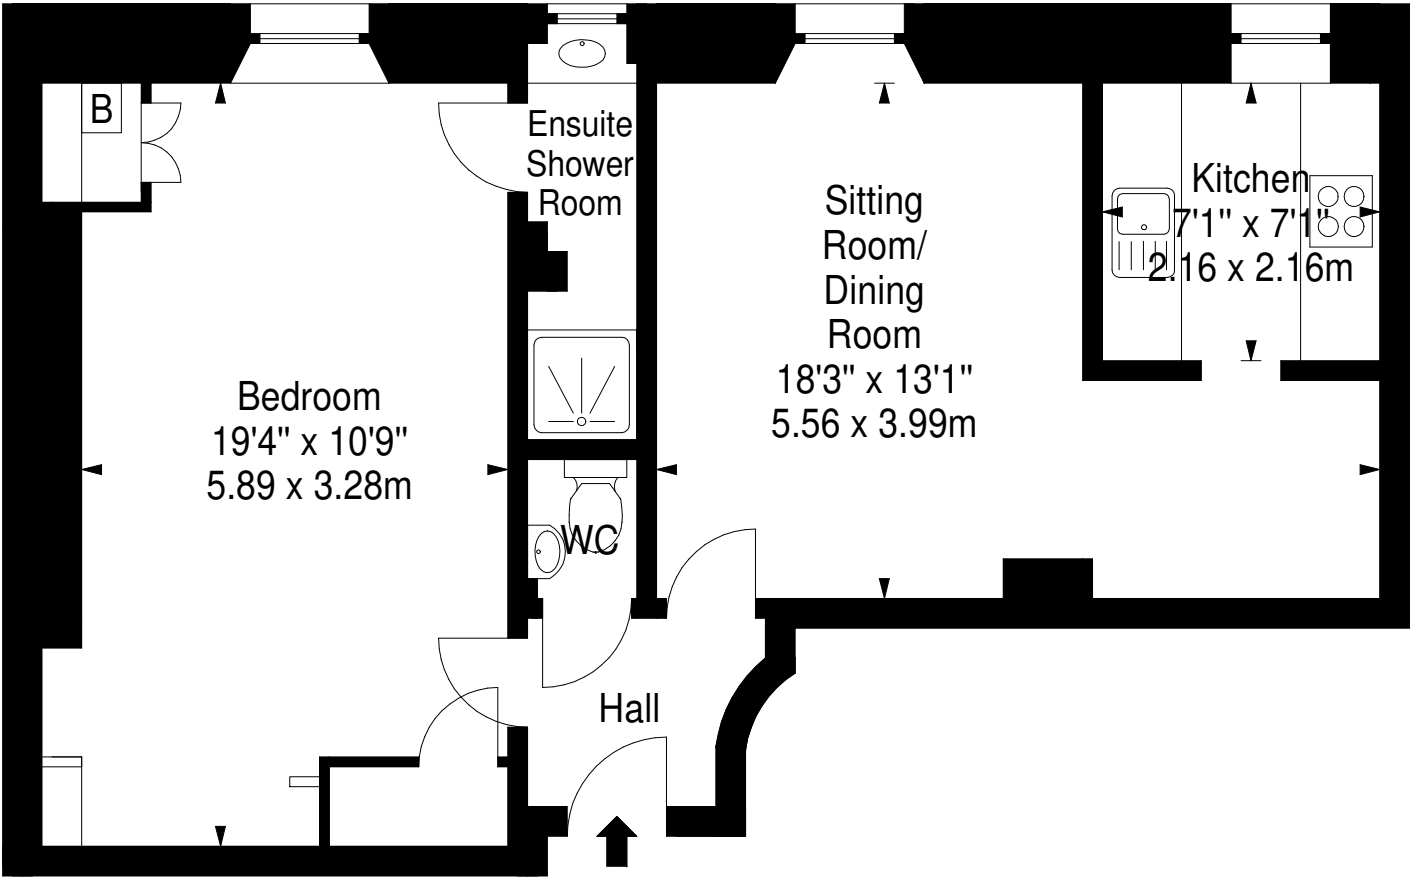

**Albert Street,
Edinburgh,
Midlothian, EH7 5LY**

Approx. Gross Internal Area
549 Sq Ft - 51.00 Sq M
For identification only. Not to scale.
© SquareFoot 2026

Ground Floor