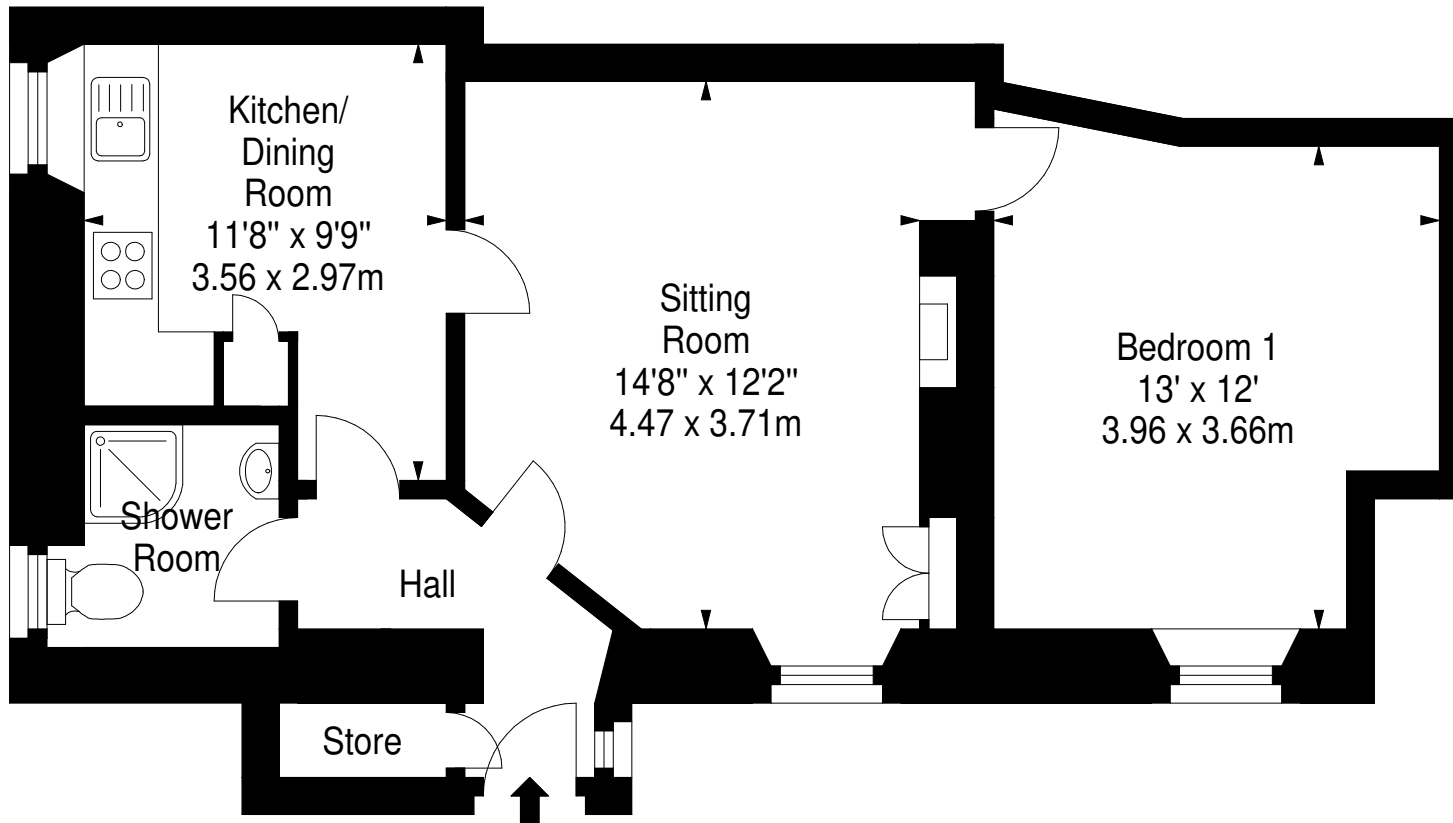

**Raemartin Square,
West Linton,
Scottish Borders, EH46 7ED**

Approx. Gross Internal Area
562 Sq Ft - 52.21 Sq M
For identification only. Not to scale.
© SquareFoot 2025

Ground Floor