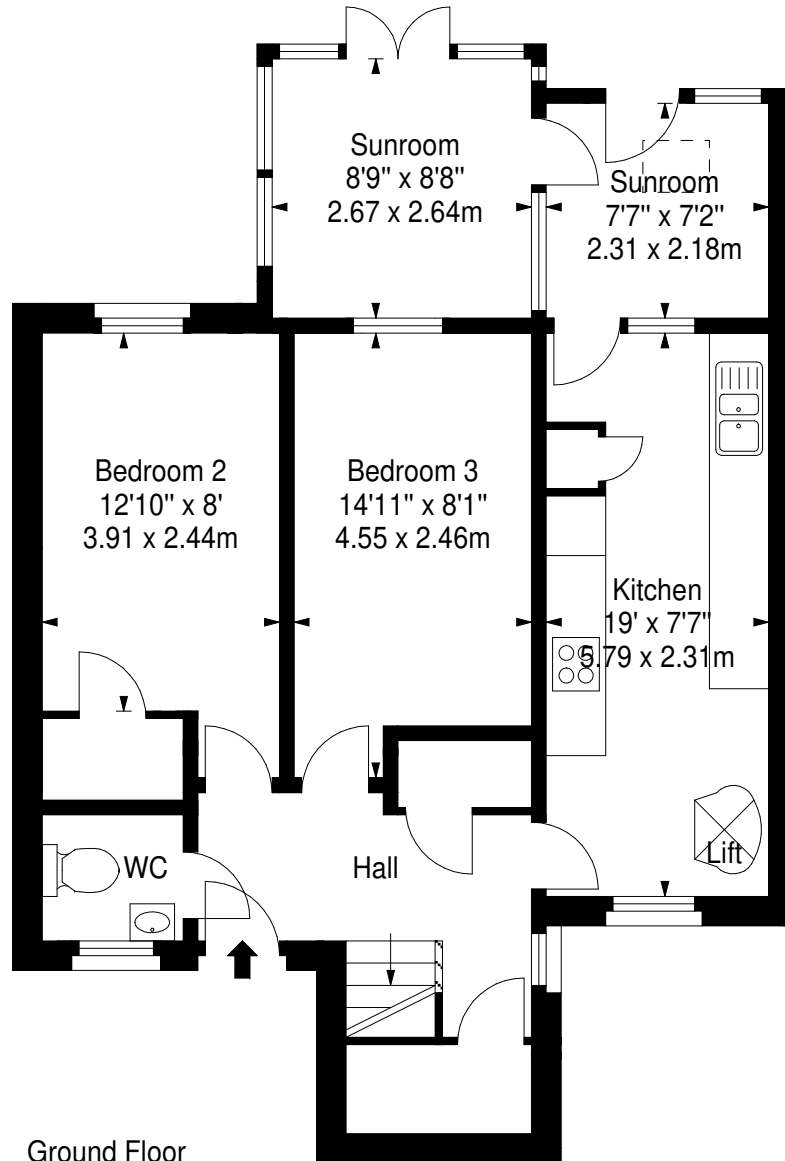

# Fair A Far, EH4 6QB

Approx. Gross Internal Area

1190 Sq Ft - 110.55 Sq M

For identification only. Not to scale.

© SquareFoot 2024

Ground Floor

First Floor