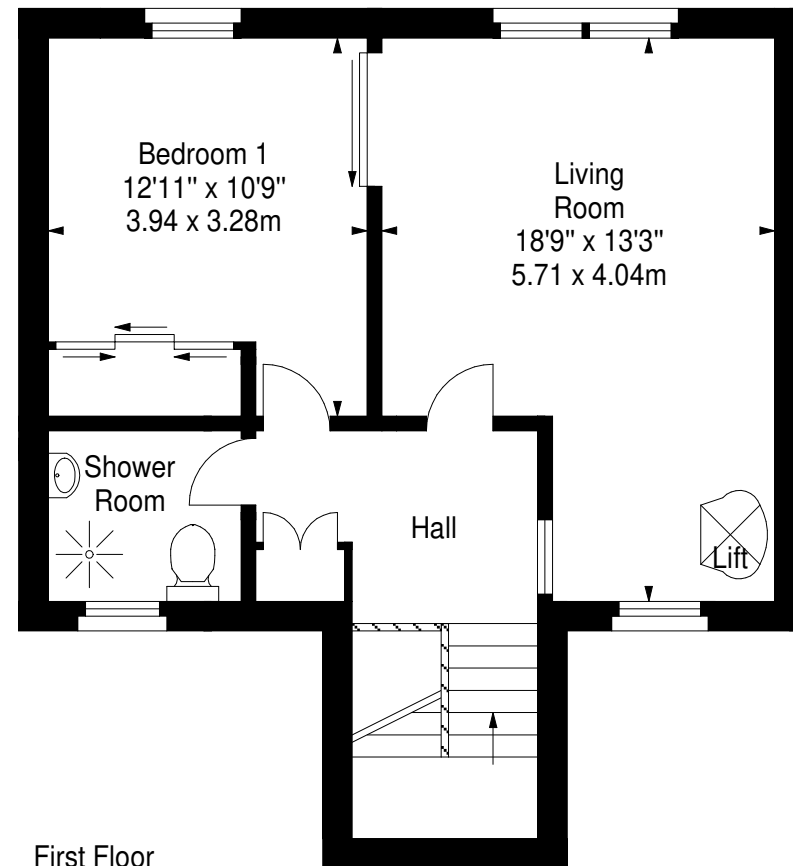

# Fair A Far, EH4 6QB

Approx. Gross Internal Area

1190 Sq Ft - 110.55 Sq M

For identification only. Not to scale.

© SquareFoot 2024

Ground Floor

First Floor