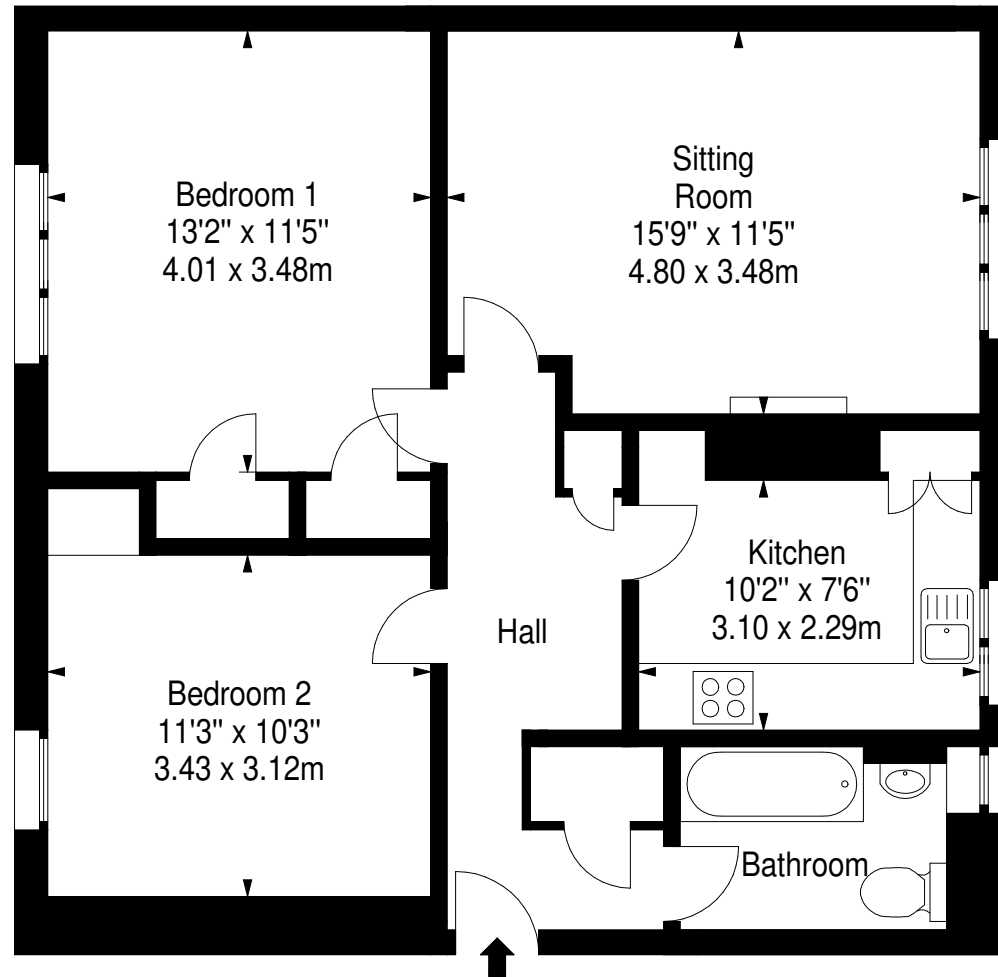

Telford Road,  
Edinburgh,  
Midlothian, EH4 2SB

Approx. Gross Internal Area  
738 Sq Ft - 68.56 Sq M  
For identification only. Not to scale.  
© SquareFoot 2024

Ground Floor