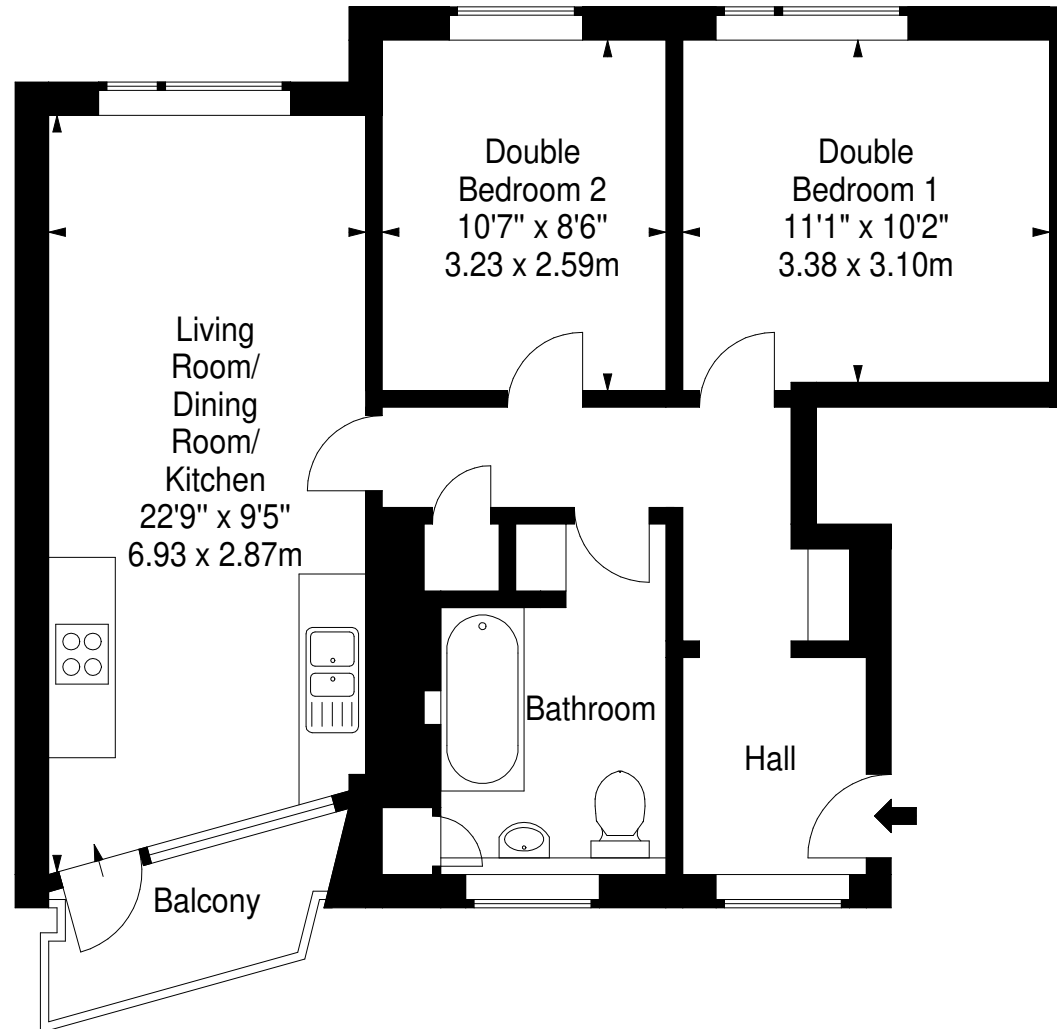

**New Lane,
Edinburgh, EH6 4JD**

Approx. Gross Internal Area
618 Sq Ft - 57.41 Sq M
For identification only. Not to scale.
© SquareFoot 2024

First Floor